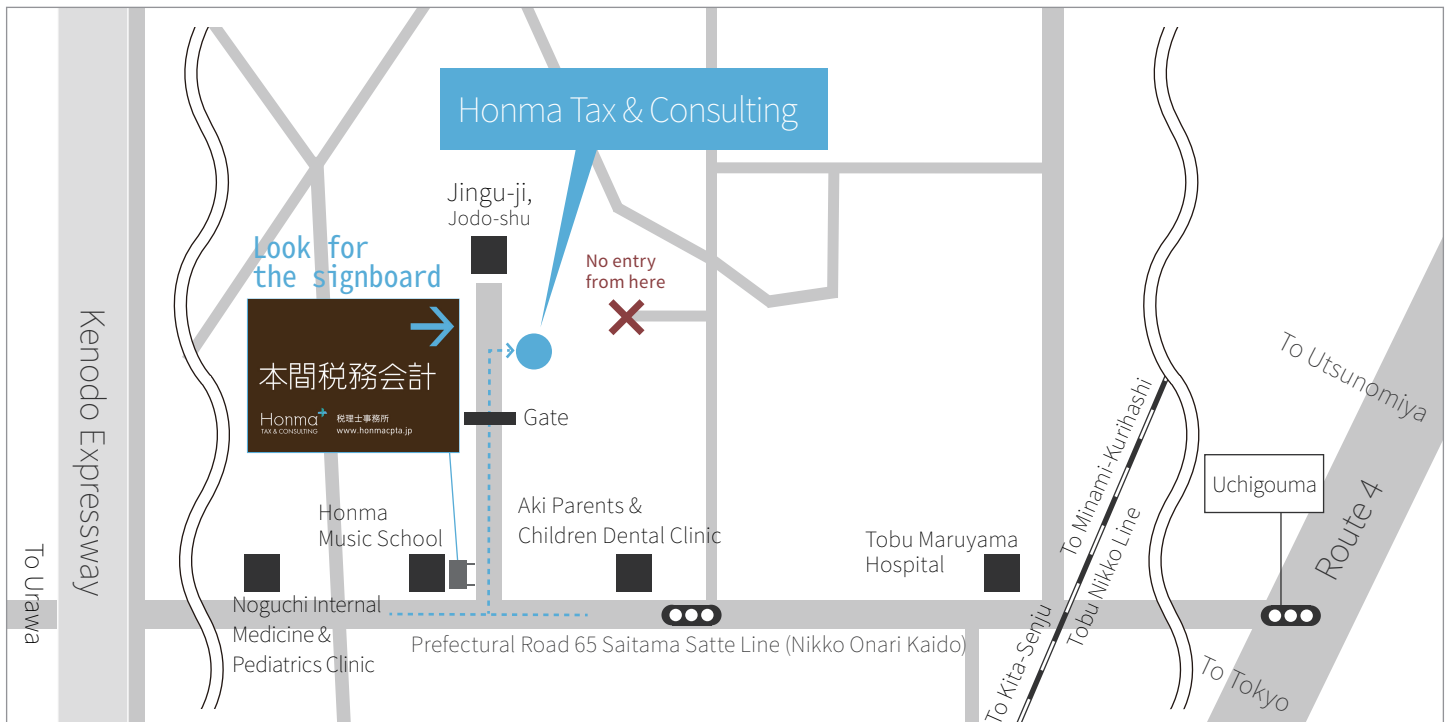

## Address

3-19 Minami 2-chome, Satte, Saitama 340-0156

## Traffic

<Car>

- 6 minutes away from Satte IC of Kenodo Expressway
- 22 minutes away from Kuki IC of Tohoku Expressway
- 3 minutes from the intersection Kamitakano (North) on Route 4

<Train>

- 10 minutes walk from the west exit of Satte Station (Tobu Nikko Line)
- 13 minutes taxi ride from the east exit of Kuki Station (JR Utsunomiya Line / Tobu Isesaki Line)